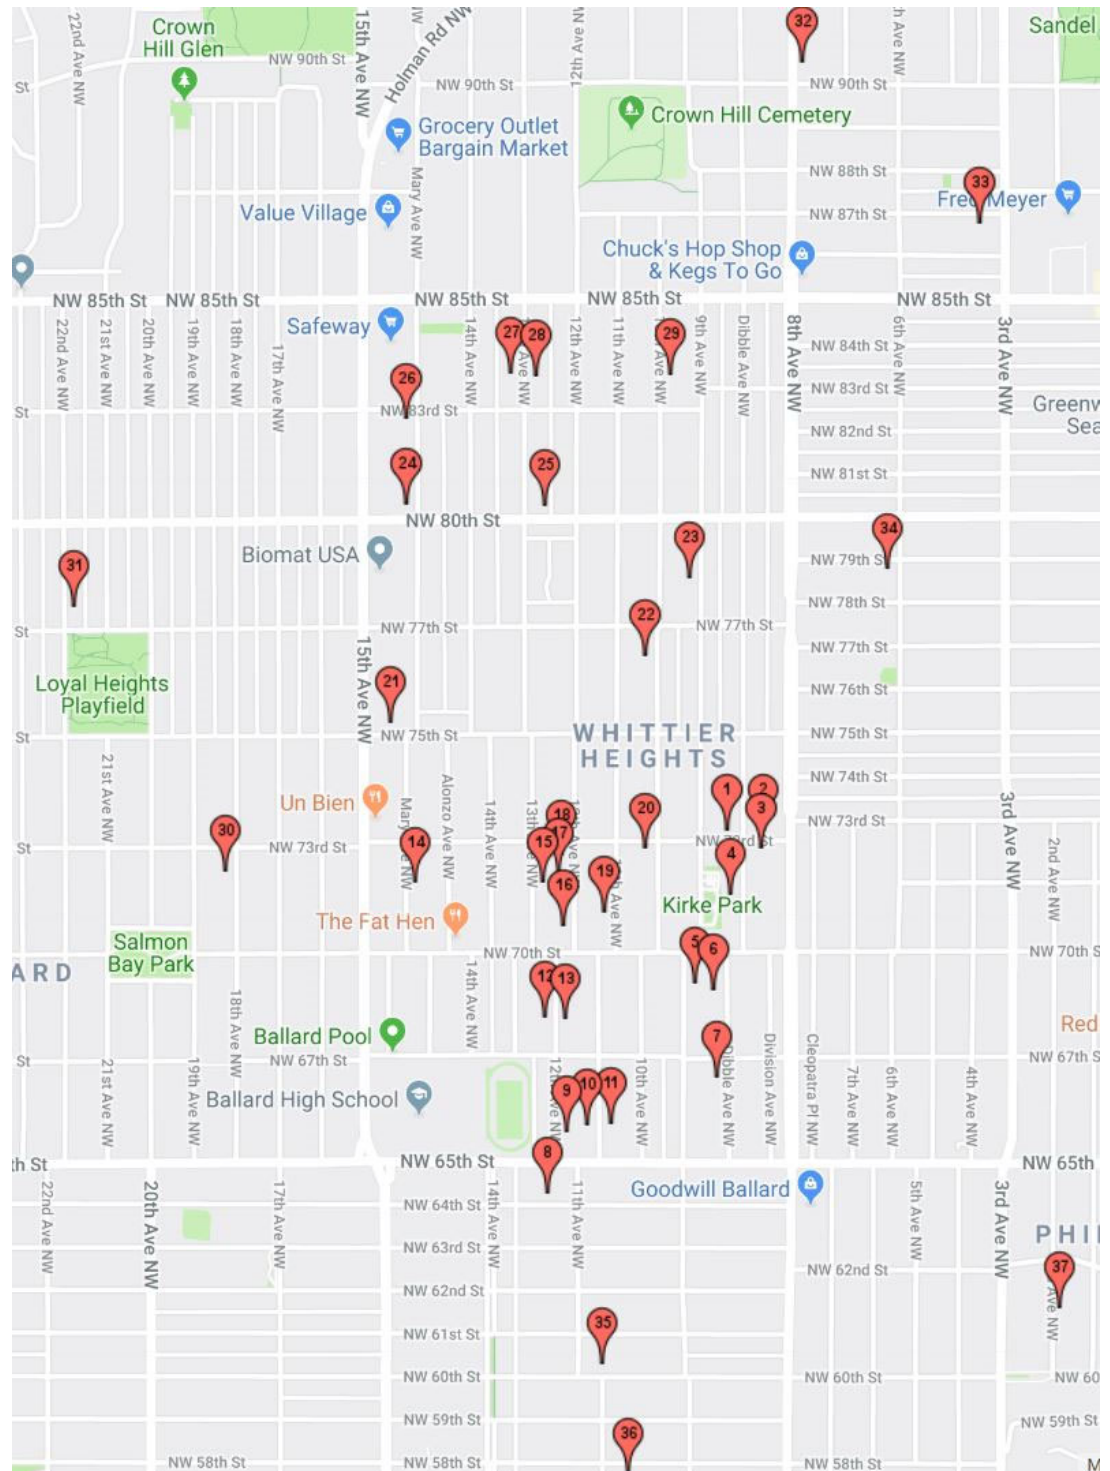

# Whittier Heights Annual Garage Sales – Sat, June 8, 2019 @9 am

1	7301 Dibble NW (maps to all sales, coffee, donuts)
2	814 NW 73rd St
3	815 NW 73rd
4	7029 Dibble NW
5	6740 9th Ave NW
6	6739 Dibble NW
7	6551 Dibble NW
8	1116 NW 64th St (furniture, baby & kid gear/toys/games, women's/maternity/boys clothes)
9	6514 12th NW
10	6521 11th Ave NW
11	6520 11th Ave NW
12	6719 12th Ave NW
13	6718 12th Ave NW
14	7036 Mary Ave (all proceeds go to Seattle Musicians Access to Sustainable Healthcare (SMASH) and Fred Hutchinson Cancer Research (Obliteride).
15	7036 13th Ave NW
16	7015 12th Ave NW
17	7043 12th Ave NW
18	7055 12th Ave NW
19	7021 11th Ave NW (mostly kid toys)
20	7059 10th Ave NW (toddler stuff, train table, wood balance bike, a radio flyer bouncy horse) lemonade stand
21	1482 NW 75th St
22	7541 10th Ave NW
23	7727 9th Ave NW
24	1472 NW 80th St (toys, clothing, kids books/puzzles, kid's bike and scooter + \$5 'fill a bag sale' from 12-12:30 pm) lemonade stand with sweet treats
25	1214 NW 80th St
26	1473 NW 83rd St
27	8317 13th Ave NW
28	8318 13th Ave NW (lots of kids toys/games)
29	8316 10th Ave NW (plants)
30	7045 18th Ave NW
31	7710 22nd Ave NW (kids REI sleeping bags, bike and skateboard helmets, in-line skates, knee/elbow pad sets for kids, legos, lava lamp)
32	9006 8th Ave NW
33	311 NW 87th St
34	7815 6th Ave NW (furniture, games and toys)
35	946 NW 60th St (kids games, toys, shoes/rain boots, blow up toys, furniture) lemonade stand
36	933 NW 58th St
37	6038 2nd NW
38	5004 6th Ave NW
39	5019 2nd Ave NW

Online map at: <http://whittierheights.us/>